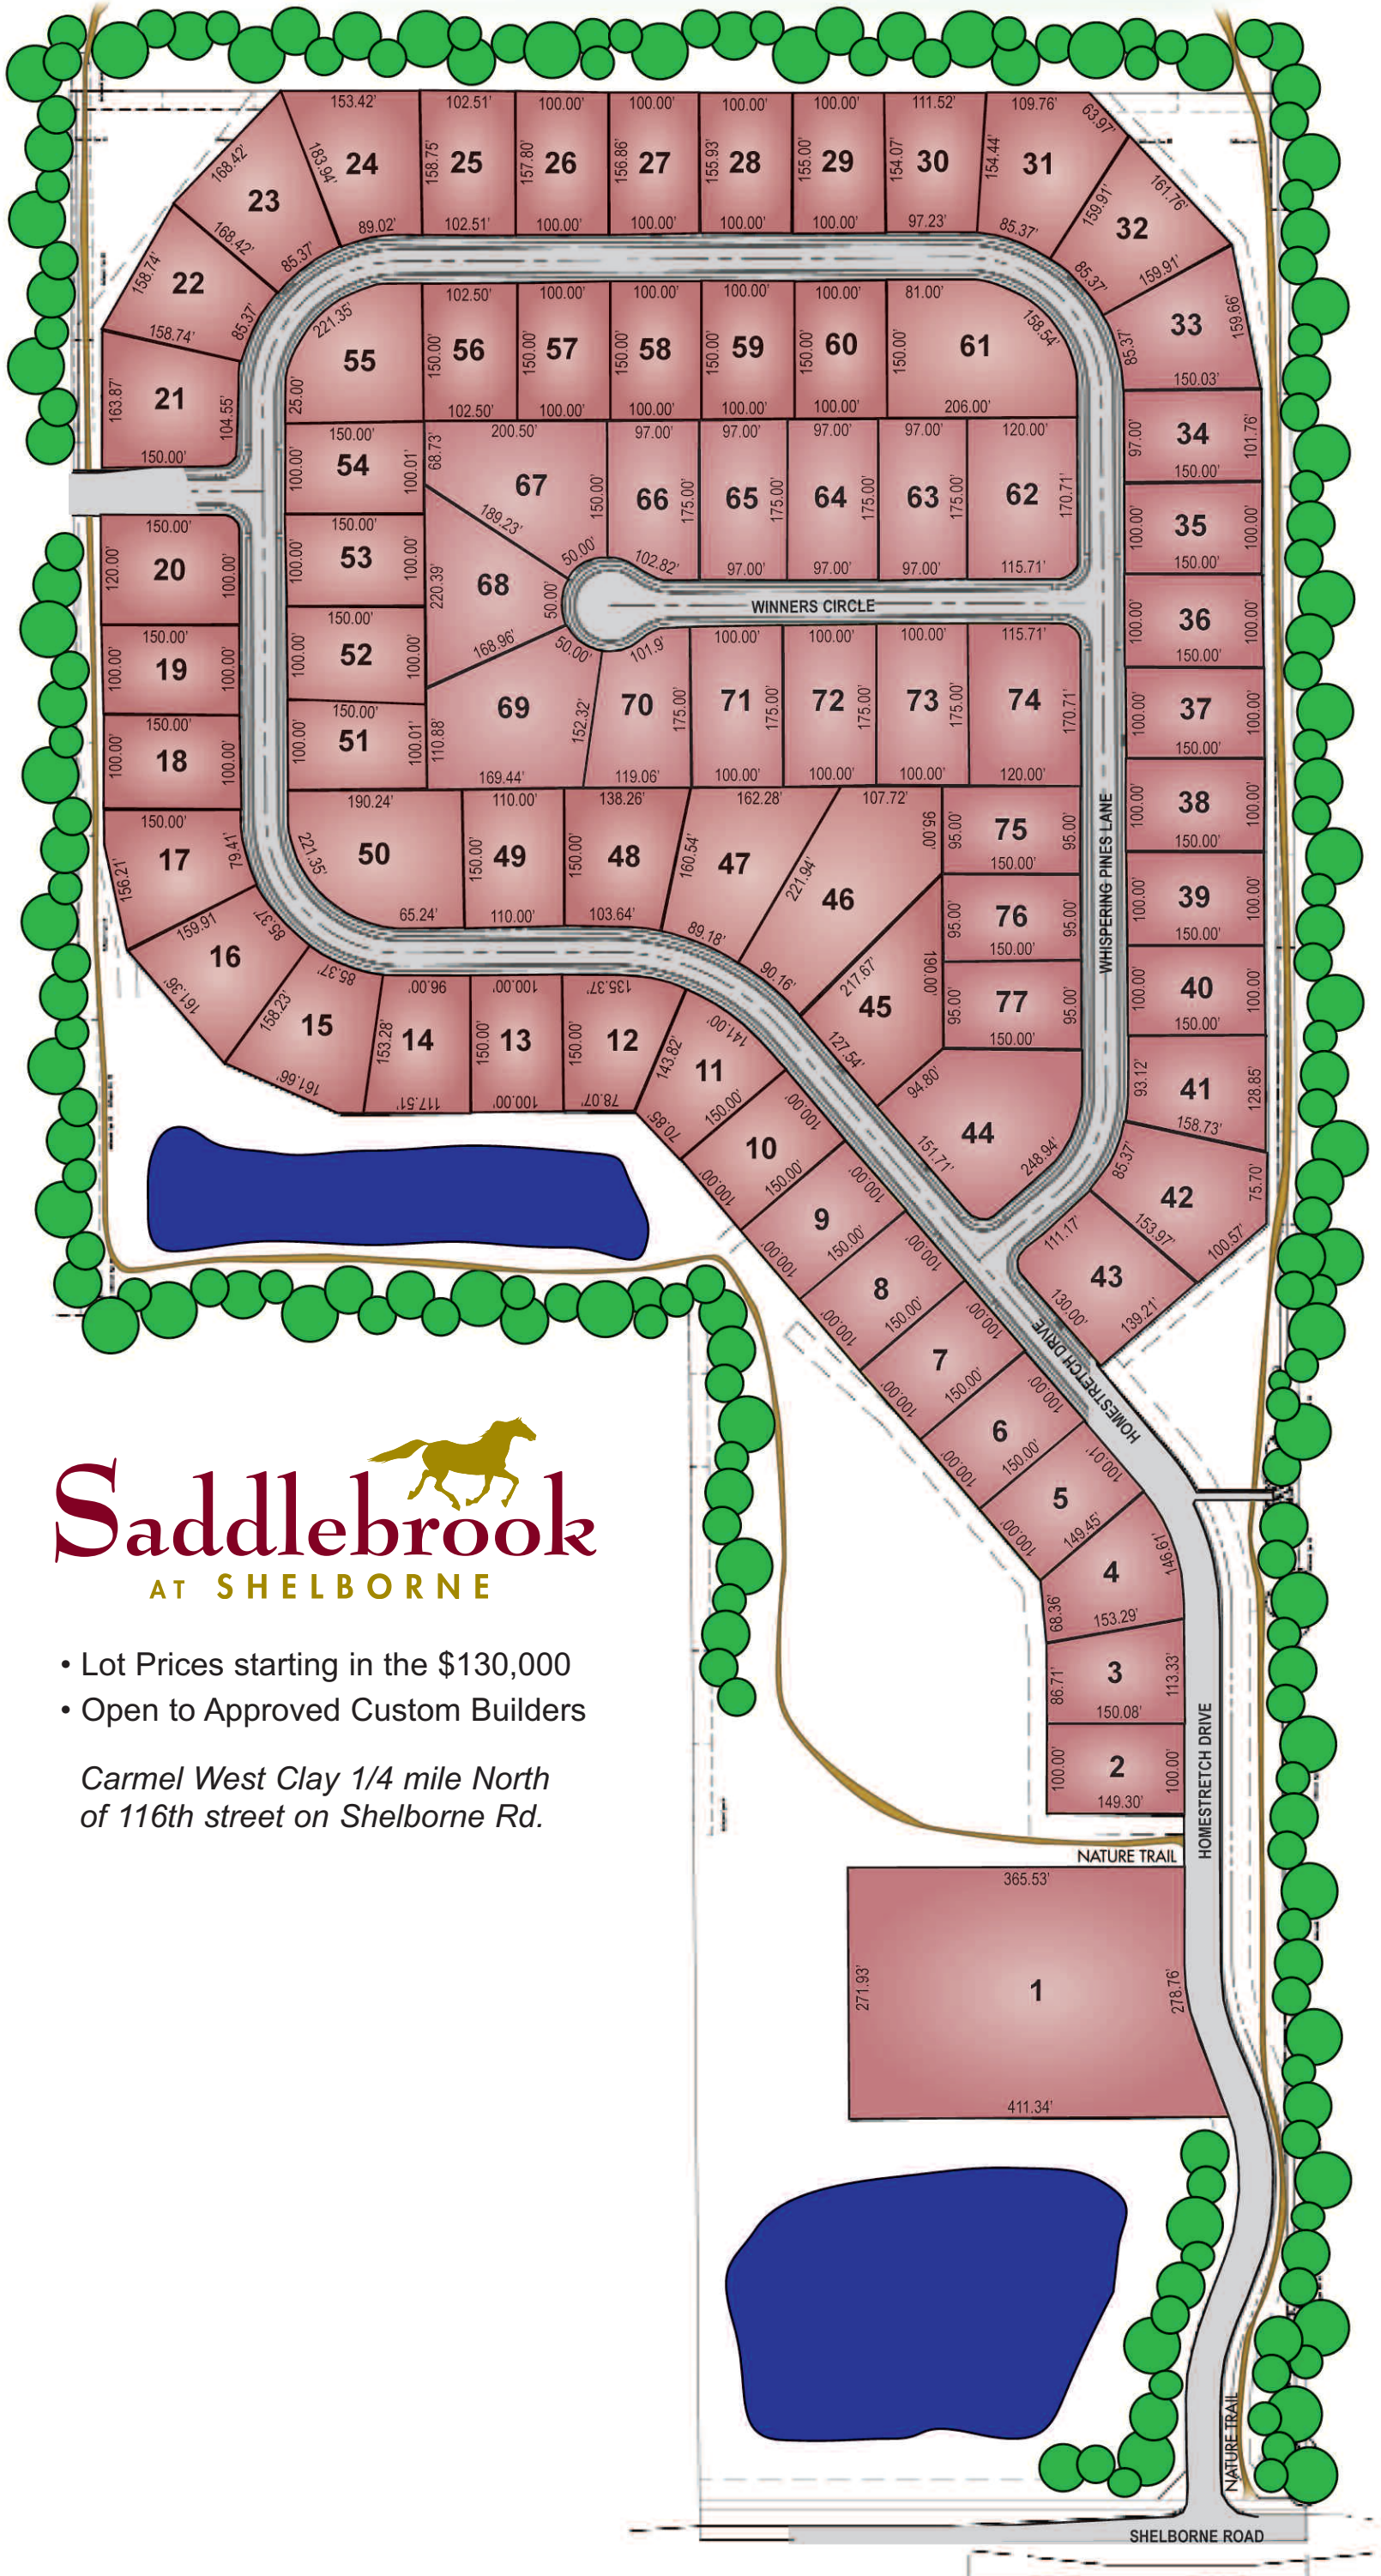

West Park

Saddlebrook

AT SHELBORNE

- Lot Prices starting in the \$130,000
- Open to Approved Custom Builders

Carmel West Clay 1/4 mile North of 116th street on Shelborne Rd.